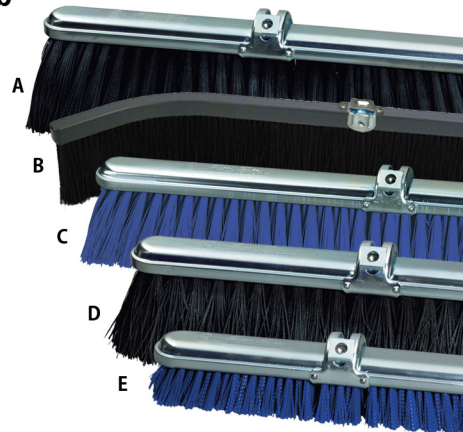

NEW

Facility Maintenance MAINTAIN YOUR SPACE

Upright Brooms

- A Part #: 437100
10" Polypropylene
Heavy Duty (Very Stiff Bristle)
- B Part #: 437310
10" Polypropylene
Average Duty (Stiff Bristle)
- C Part #: 403130
11" Polypropylene
Heavy Duty (Very Stiff Bristle)

Push Boom / Deck Scrub

- A Part #: 230240
24" Polypropylene
Heavy Duty (Very Stiff Bristle)
- B Part #: 332426
24" Curved - Polypropylene
Average Duty (Stiff Bristle)
- C Part #: 232241
24" Polypropylene
Stiff Center-Fine Border
- D Part #: 240240
24" Palmyra
Heavy Duty (Very Stiff Bristle)
- E Part #: 235141
14" Polypropylene
Heavy Duty (Very Stiff Bristle)

Speed Squeegee®

- Part #: 629240
24" Speed Squeegee®
Aluminum Flip-Flop Style
- Part #: 623240
24" Speed Squeegee®
Steel Heavy-Duty Curved

Broom and Squeegee Handles

- Part #: 190300
60" x 1" Powder Coated Steel Handle
- Part #: 190500
48" x 15/16" Wood, 3/8" Stud