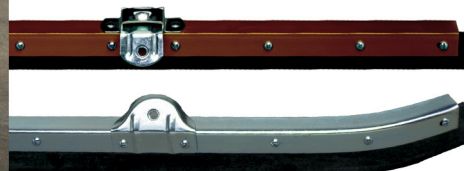

NEW

Facility Maintenance MAINTAIN YOUR SPACE

Upright Brooms

- A Part #: 437100
10" Polypropylene
Heavy Duty (Very Stiff Bristle)
- B Part #: 437310
10" Polypropylene
Average Duty (Stiff Bristle)
- C Part #: 403130
11" Polypropylene
Heavy Duty (Very Stiff Bristle)

Push Boom / Deck Scrub

- A Part #: 230240
24" Polypropylene
Heavy Duty (Very Stiff Bristle)
- B Part #: 332426
24" Curved - Polypropylene
Average Duty (Stiff Bristle)
- C Part #: 232241
24" Polypropylene
Stiff Center-Fine Border
- D Part #: 240240
24" Palmyra
Heavy Duty (Very Stiff Bristle)
- E Part #: 235141
14" Polypropylene
Heavy Duty (Very Stiff Bristle)

Speed Squeegee®

- Part #: 629240
24" Speed Squeegee®
Aluminum Flip-Flop Style
- Part #: 623240
24" Speed Squeegee®
Steel Heavy-Duty Curved

Broom and Squeegee Handles

- Part #: 190300
60" x 1" Powder Coated Steel Handle
- Part #: 190500
48" x 15/16" Wood, 3/8" Stud