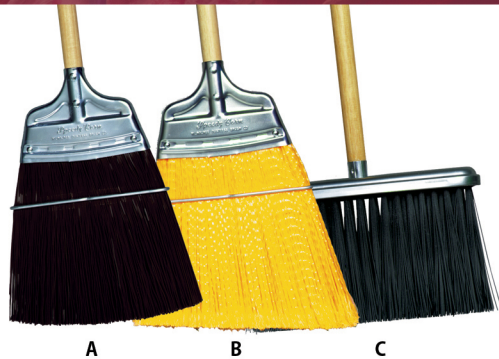

NEW

Facility Maintenance MAINTAIN YOUR SPACE

Upright Brooms

- A Part #: 437100
10" Polypropylene
Heavy Duty (Very Stiff Bristle)
- B Part #: 437310
10" Polypropylene
Average Duty (Stiff Bristle)
- C Part #: 403130
11" Polypropylene
Heavy Duty (Very Stiff Bristle)

Push Boom / Deck Scrub

- A Part #: 230240
24" Polypropylene
Heavy Duty (Very Stiff Bristle)
- B Part #: 332426
24" Curved - Polypropylene
Average Duty (Stiff Bristle)
- C Part #: 232241
24" Polypropylene
Stiff Center-Fine Border
- D Part #: 240240
24" Palmyra
Heavy Duty (Very Stiff Bristle)
- E Part #: 235141
14" Polypropylene
Heavy Duty (Very Stiff Bristle)

Speed Squeegee®

- Part #: 629240
24" Speed Squeegee®
Aluminum Flip-Flop Style
- Part #: 623240
24" Speed Squeegee®
Steel Heavy-Duty Curved

Broom and Squeegee Handles

- Part #: 190300
60" x 1" Powder Coated Steel Handle
- Part #: 190500
48" x 15/16" Wood, 3/8" Stud